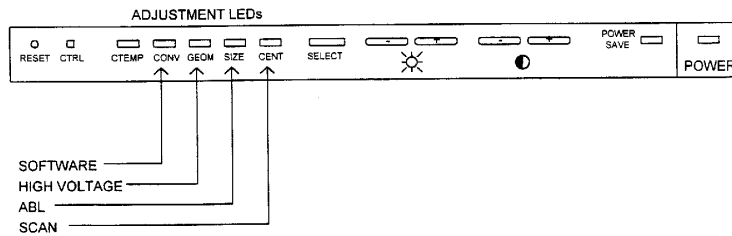

SONY.

Computer Monitors Service Bulletin

CSI-111

Model: GDM17SE1, GDM20SE1

No. 54R1

Subject: Significance of LED Flashing during a Shutdown **Date:** May 27, 1994

Symptom:
(111) Unit is in shutdown

Solution: When this unit goes into shutdown check the front panel LEDs for valuable information about the type of shutdown. The information is illustrated below:

Note: A shutdown is indicated by the flashing of the "Power" and "Power Save" LEDs in combination with 1 or more of the adjustment LEDs. The Type of shutdown is indicated by the Adjustment LEDs as indicated above.